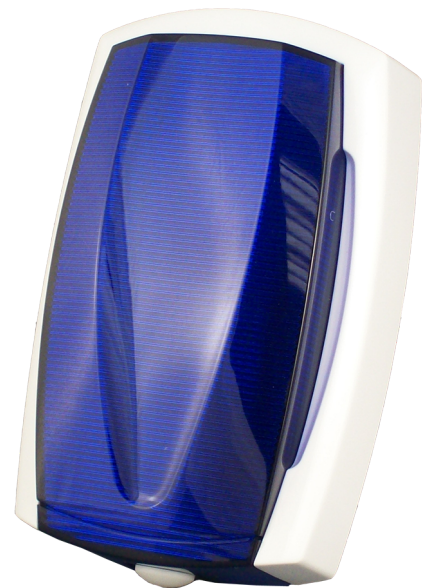

External Sounders

Code: BCINTRA/W/B

Intra |White with Blue Lens |Grade 2

A fully functional sander and strobe in miniature form that can be used internally or externally. It contains a 6V rechargeable battery for SAB operation and a 15 minute failsafe timer. This self powered external sander can be installed in security systems up to and including Grade 2 as specified in EN50131-1:2006. It is compliant with EN50131-4:2009 and environmental class III. The warning device gives an audible and visual signal of alarm activation. It is also protected against tampering by means of lid removal and removal from the mounting surface.

Features & Benefits

- Compact design with small footprint
- Low Profile
- Can be used as an internal sander
- 15 minute sander cut-off timer
- Xenon strobe alarm indication
- Red Hold-off LED
- Tamper protected lid and mounting

Product Information

Range	Intra
Backlight	None

Security

EN50131-4 Grade	2
Tamper Protection	Wall & Cover

Environmental

EN50130-5 Class	III
IP Rating	32
Temperature Range	-10oC - +40oC

Housing

Colour	White
Material	Polycarbonate
Lens Colour	Blue
Lens Material	Polycarbonate
Dimensions (mm)	176 x 112 x 54