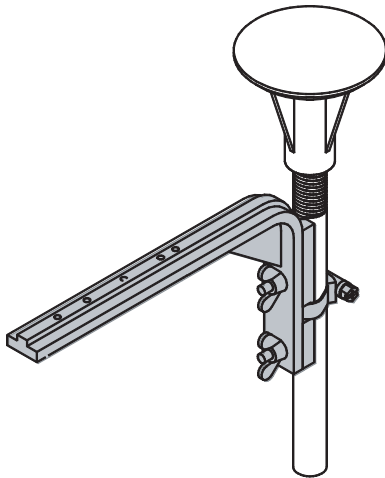

BOSCH

Invented for life

Mounting Bracket for Fire Detectors on False Floor Stilts

Mounting Bracket to mount the detector in floor cavities.
The detector base is **not** included in the scope of delivery.

Ordering Information

Mounting Bracket for Fire Detectors on
False Floor Stilts

FMX-DET-MB

Americas:

Bosch Security Systems, Inc.
130 Perinton Parkway
Fairport, New York, 14450, USA
Phone: +1 800 289 0096
Fax: +1 585 223 9180
security.sales@us.bosch.com
www.boschsecurity.us