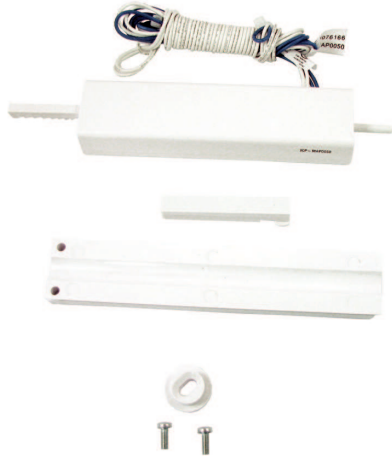

ICP-MAP0050 MAP Panel/power enclosure, tamper switch

Modular Alarm Platform 5000

- ▶ Suitable for MAP Panel Enclosure and MAP Power Enclosures
- ▶ For use of door tamper and optional wall tamper surveillance

The MAP Panel Enclosure Tamper Switch provides door tamper and optional wall tamper for the MAP Panel Enclosure and the MAP Power Enclosure.

Regulatory information

Region	Regulatory compliance/quality marks	
Europe	CE	
Poland	TECHOM	03-16-o [ICP-MAP5000]

Parts included

Quantity	Component
1	Tamper switch assembly
1	Rail assembly
2	Screws with nuts (MS632x0.625 [M3 x 8 mm])
1	Tamper switch plug
1	Large extension

Technical specifications

Mechanical

Dimension in cm (H x W x D)

Assembly	16.5 x 2.95 x 2.0
Extension	5.31 x 0.98 x 0.8
Rail	13.2 x 2.6 x 1.01 plus 0.16 cm height of metal pin

Dimension in inch (H x W x D)

Assembly	6.5 x 1.16 x 0.79
Extension	2.09 x 0.39 x 0.31
Rail	5.2 x 1.02 x 0.4 plus 0.06 in. height of metal pin
Material	ABS, grade PA765-A
Color	White