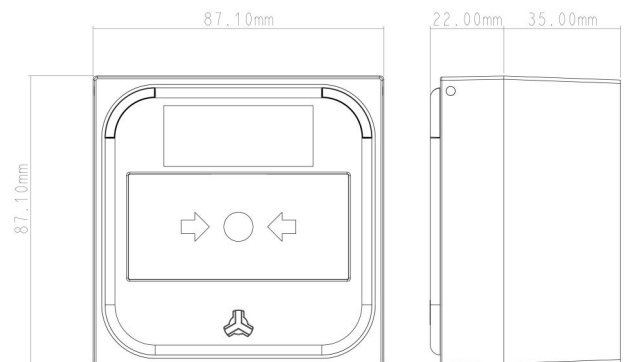

Electrical

Power supply type	Loop powered
Operating voltage	17 to 38 VDC
Current consumption	180 µA (quiescent) 2.8 mA (alarm)
Cable specification	0.404 to 2.05 mm
No. of cable cores	2
Terminals	4 (A+/A-;B+/B-)

Detection

Detection principle	Push button/switch
Monitoring	Activated, Fault, Off
Response time	< 3 s
Installation height	Determined by local regulation

Physical

Physical dimensions	87 x 87 x 26 mm (without back box) 87 x 87 x 57 mm (with back box)
Net weight	110 g (without back box) 170 g (with back box)
Colour	Red (RAL 3028)
Mounting type	Back box, Wall mount
Material (body)	Flame retardent ABS
Functional marking	House on Fire

Environmental

Vandal proof	No
Operating temperature	-25 to +72°C
Storage temperature	-25 to +72°C
Relative humidity	10 to 95% noncondensing
Environment	Indoor
IP rating	IP41

Regulatory

Compliance	CE, REACH, RoHS 3, WEEE
Certification	CPR
Certification marks	APPLUS
Standards	EN54:11

Compatible products

Category	Reference	Description
Detection device	N-MC-FC	MCP accessory, intelligent Manual Call Point flip cover
Detection device	N-MC-FE	MCP accessory, intelligent manual call point frangible element

As a company of innovation, Carrier Fire & Security reserves the right to change product specifications without notice. For the latest product specifications, visit firesecurityproducts.com online or contact your sales representative.

Last updated on 26 February 2024 - 9:04