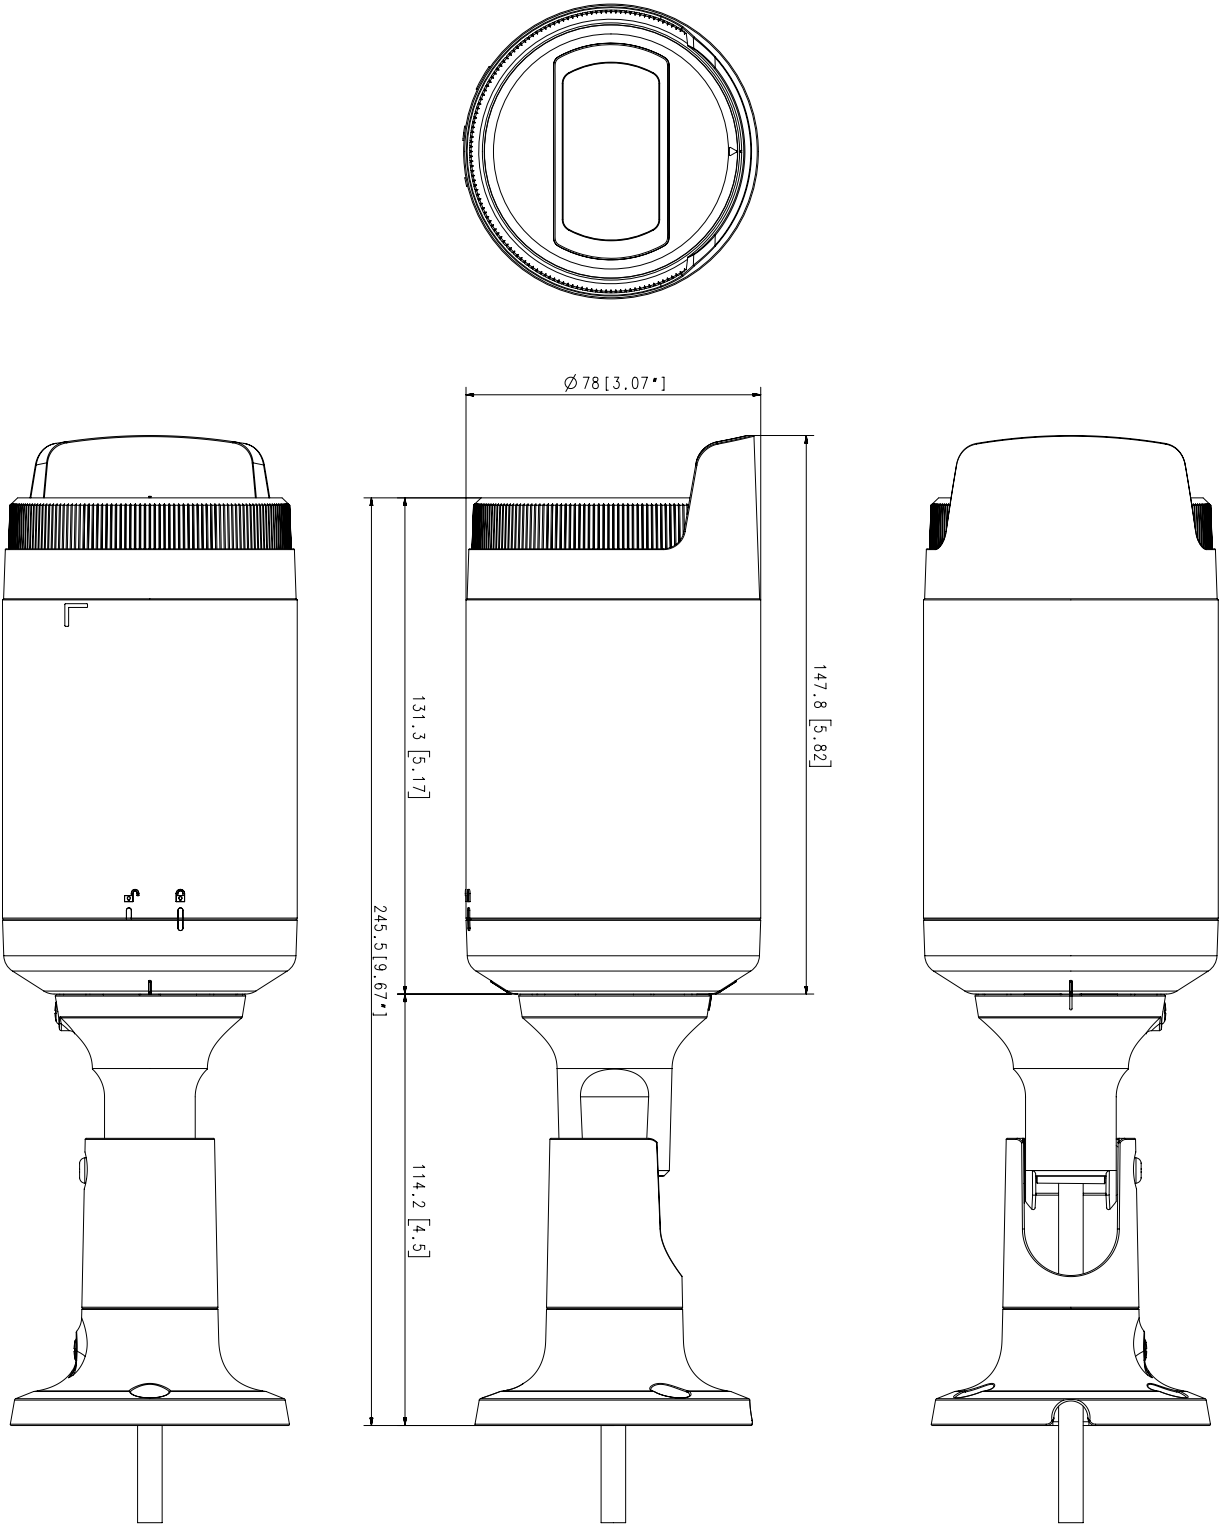

2	LNO-6012R 6022R 6032R 6072R	'19.08.12
1	LNO-6070R	'17.11.16
No.	MODEL NAME	DATE
Unit: mm [inch]	SCALE: 1/1	© Hanwha Techwin