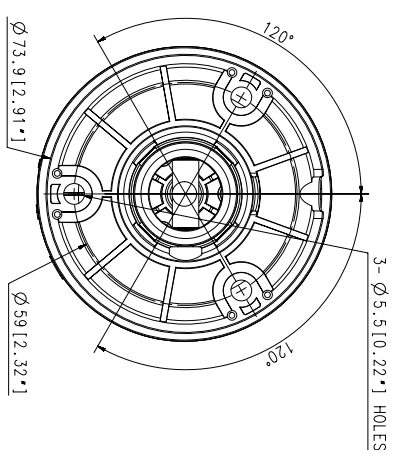

2	LNO-6012R 6022R 6032R 6072R	'19.08.12
1	LNO-6070R	'17.11.16
No.	MODEL NAME	DATE
Unit: mm [inch]	SCALE: 1/1	© Hanwha Techwin