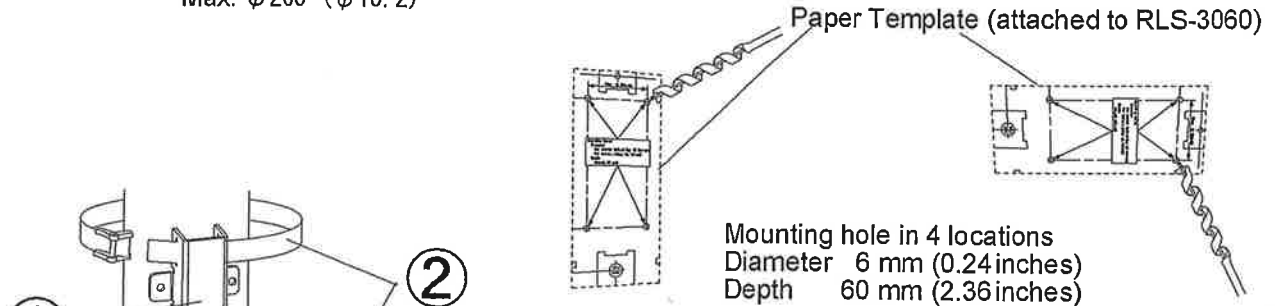

RLS-SB

Installing to RLS-3060

Pole
Max. ϕ 260 (ϕ 10.2)

Wall

Ceiling plane

Use anchor bolts and screws, attached to RLS-3060.