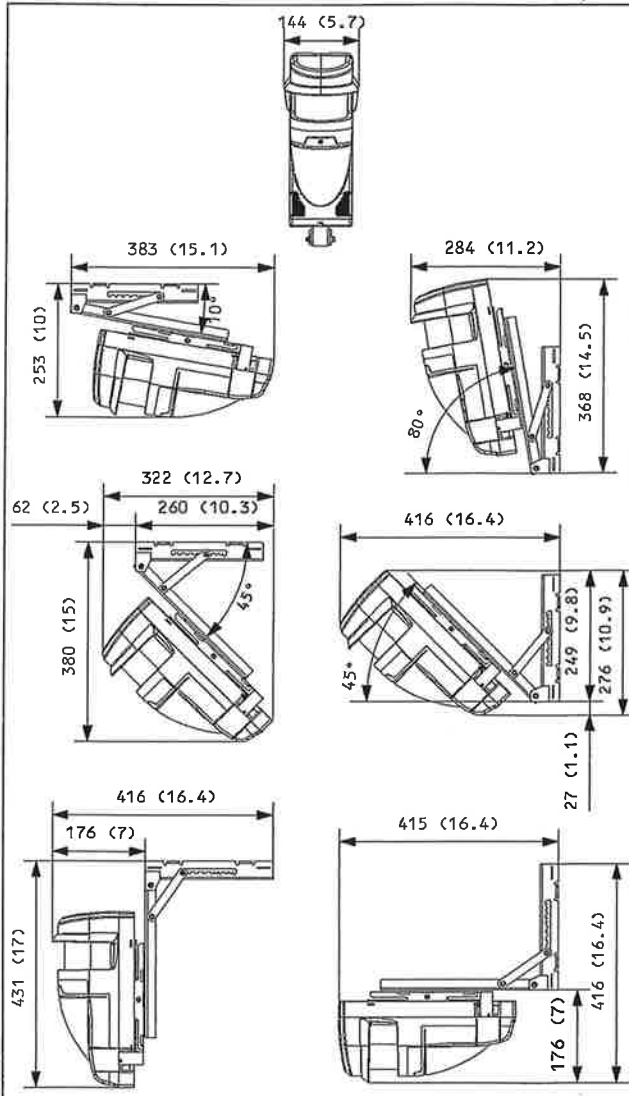

## RLS-SB

### Installing to RLS-3060

①		x 1	Stainless	②		x 2	Stainless	④		x 4	Stainless
				③		x 4	Stainless	⑤		x 1	Steel

### Dimensions

Unit : mm (inch)

### How to fix pole mount ring.

Holes for pole mount.

Holes for wall mount.

RLS-SB Weight

1.4 kg (49 oz.)