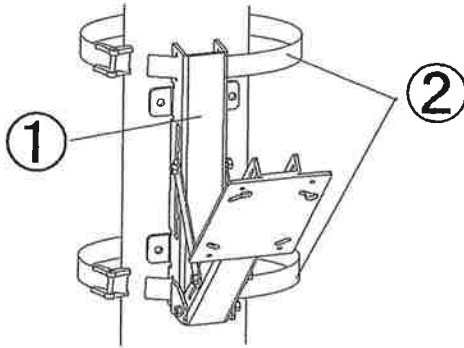

RLS-SB

Installing to RLS-3060

Pole
Max. ϕ 260 (ϕ 10.2)

Wall

Ceiling plane

Use anchor bolts and screws, attached to RLS-3060.