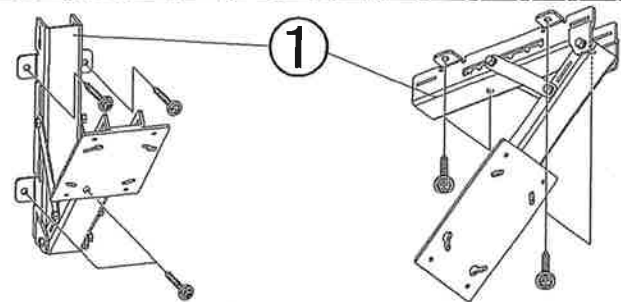

RLS-SB

Installing to RLS-3060

Pole
Max. ϕ 260 (ϕ 10.2)

Wall

Ceiling plane

Use anchor bolts and screws, attached to RLS-3060.