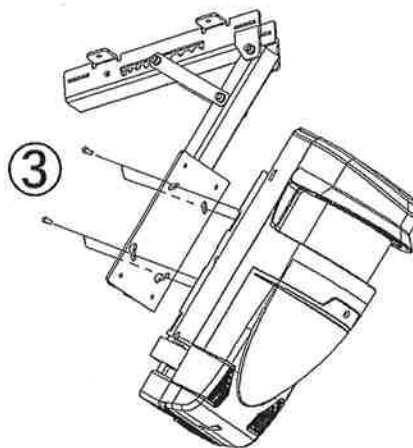

### Installing to RLS-3060

Pole  
Max.  $\phi$  260 ( $\phi$  10.2)

Wall

Ceiling plane

Use anchor bolts and screws, attached to RLS-3060.

Adjust horizontal angle, before you tighten 4 screws (3).

In case first 4 numbers of RLS-3060's S/N is smaller than "1037", use screw (4) instead of screw (3). (Ex. 10376050001F)