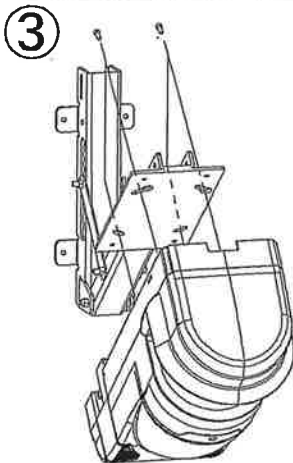

### Installing to RLS-3060

Pole  
Max.  $\phi$  260 ( $\phi$  10.2)

Wall

Ceiling plane

Use anchor bolts and screws, attached to RLS-3060.

Adjust horizontal angle, before you tighten 4 screws (3).

In case first 4 numbers of RLS-3060's S/N is smaller than "1037", use screw (4) instead of screw (3). (Ex. 10376050001F)