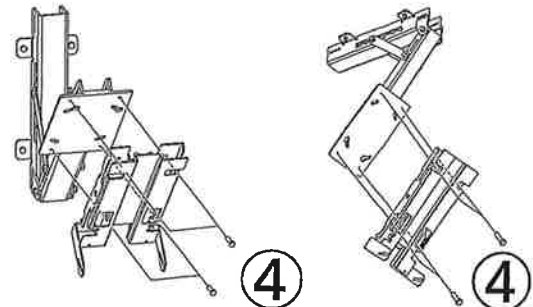

### Installing to RLS-3060

Pole  
Max.  $\phi$  260 ( $\phi$  10.2)

Wall

Ceiling plane

Use anchor bolts and screws, attached to RLS-3060.

Adjust horizontal angle, before you tighten 4 screws (3).

In case first 4 numbers of RLS-3060's S/N is smaller than "1037", use screw (4) instead of screw (3). (Ex. 10376050001F)