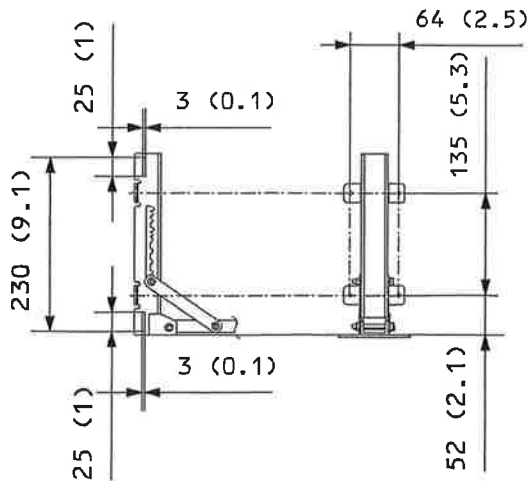

### Installing to RLS-3060

①		x 1	Stainless	②		x 2	Stainless	④		x 4	Stainless
				③		x 4	Stainless	⑤		x 1	Steel

### Dimensions

Unit : mm (inch)

### Angle

### How to fix pole mount ring.

Holes for pole mount.

Holes for wall mount.

RLS-SB Weight

1.4 kg (49 oz.)