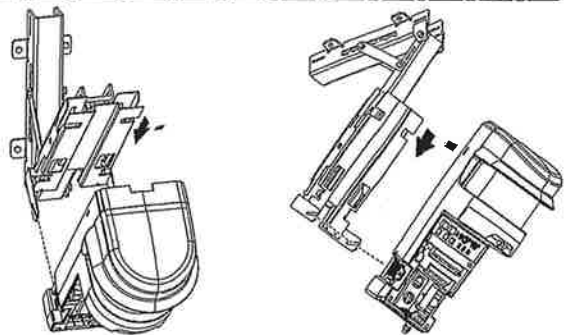

### Installing to RLS-3060

Pole  
Max.  $\phi$  260 ( $\phi$  10.2)

Wall

Ceiling plane

Use anchor bolts and screws, attached to RLS-3060.

Adjust horizontal angle, before you tighten 4 screws (3).

In case first 4 numbers of RLS-3060's S/N is smaller than "1037", use screw (4) instead of screw (3). (Ex. 10376050001F)