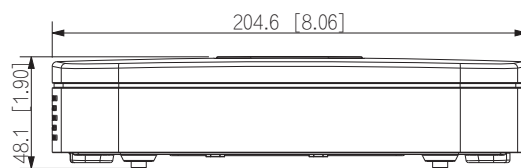

Alarm

General Alarm	Motion detection; privacy masking; video loss; PIR alarm
Anomaly Alarm	Camera offline; storage error; disk full; IP conflict; MAC conflict; login lock; cyber security exception
Intelligent Alarm	Perimeter protection; SMD Plus
Alarm Linkage	Recording; snapshot; buzzer; log; preset; email; tour

Port

Audio Input	1
Audio Output	1
HDD Interface	1 SATA port, up to 16 TB. The maximum HDD capacity varies with environment temperature
USB	2 rear USB 2.0 ports
HDMI	1
VGA	1
Network Port	1 × RJ-45, 10/100 Mbps self-adaptive Ethernet port
PoE Port	4 × PoE ports, 10/100 Mbps

General

Power Supply	48/53 VDC, 1.25/1.13 A
Power Consumption	Total output of NVR is ≤ 10 W (without HDD) Total output power of PoE is 36 W, the maximum output power of a single port is 25.5 W
Net Weight	0.48 kg (1.06 lb)
Gross Weight	1.37 kg (3.02 lb)
Product Dimensions	204.6 mm × 206.4 mm × 45.6 mm (8.06" × 8.13" × 1.80") (W × L × H)
Packaging Dimensions	96 mm × 364 mm × 261 mm (3.78" × 14.33" × 10.28") (W × L × H)
Operating Temperature	-10 °C to +55 °C (14 °F to +131 °F)
Operating Humidity	10%–93% (RH)
Installation	Rack or desktop

Certifications

CE: EN62368-1; EN55032; EN55024; EN55035; EN61000-3-2; EN61000-3-3; EN50130-4
FCC: Part 15 Subpart B

Ordering Information

Type	Model	Description
4 Channel NVR	DHI-NVR2104-P-S3	4 Channel Smart 1U 1HDD 4PoE Network Video Recorder

Dimensions (mm[inch])