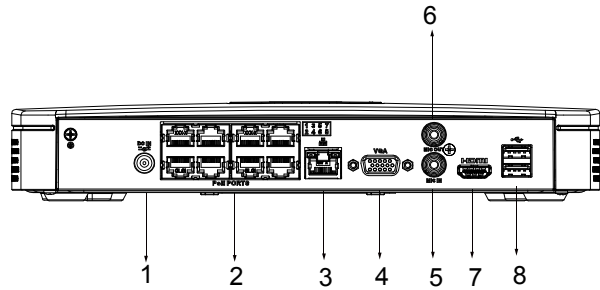

External Port

Audio Input	1 channel, RCA connector
Audio Output	1 channel, RCA connector, which support voice intercom output
HDD	1 SATA III port, up to 10 TB for a single HDD. The maximum HDD capacity varies with environment temperature
USB	2 rear USB 2.0 ports
HDMI	1
VGA	1
Network	1 independent 100 Mbps ethernet port
PoE	8 ports (IEEE802.3at/af)

General Parameter

Power Supply	48V/2A DC
Power Consumption	NVR: < 8.3W (without HDD) PoE: Max 25.5W for single port, 72W in total
Net Weight	0.65 kg (1.43 lb) (without HDD)
Gross Weight	1.8 kg (3.97 lb) (without HDD)
Product Dimensions	270.0 mm × 206.3 mm × 45.7 mm (10.6" × 8.1" × 1.8")
Package Dimensions	425 mm × 259 mm × 94 mm (16.7" × 10.2" × 3.7")
Operating Temperature	-10°C to +55°C (+14°F to +131°F)
Storage Temperature	0°C to +40°C (+32°F to +104°F)
Operating Humidity	10%–93% (RH)
Storage Humidity	30%–85% (RH)
Operating Altitude	3,000 m (9,843 ft)
Certifications	CE: EN55032; EN55024; EN50130-4; EN60950-1 FCC: Part 15 Subpart B; ANSI C63.4-2014 UL: UL 60950-1

Dimensions (mm[inch])

Panels

- | | | | |
|---|-------------------------|---|--------------------------|
| 1 | DC Power Input | 2 | PoE Ports |
| 3 | Network Port | 4 | VGA Port |
| 5 | AUDIO IN, RCA Connector | 6 | AUDIO OUT, RCA Connector |
| 7 | HDMI Port | 8 | USB Port |