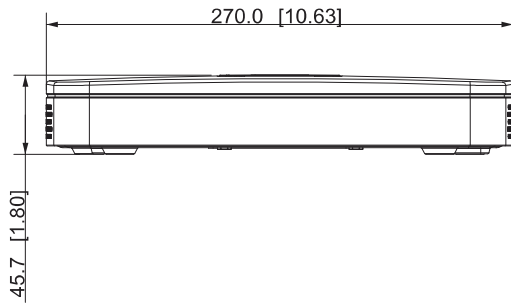

Ordering Information

Type	Model	Description
8 Channel NVR	DHI-NVR4108-8P-4KS2	8 Channel Smart 1U 8PoE 4K & H.265 Lite Network Video Recorder
16 Channel NVR	DHI-NVR4116-8P-4KS2	16 Channel Smart 1U 8PoE 4K & H.265 Lite Network Video Recorder

Dimensions (mm[inch])