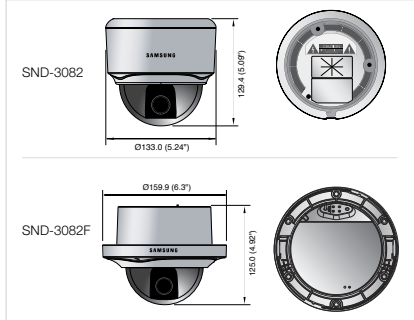

Dimensions

Unit : mm (inch)

SND-3082

SND-3082F

The Eco mark represents Samsung Techwin's will to create environment-friendly products, and indicates that the product satisfies the EU RoHS Directive.

Design and specifications are subject to change without notice.

SAMSUNG TECHWIN CO., LTD.

701, Sampyeong-dong, Bundang-gu, Seongnam-si, Gyeonggi-do Korea 463-400
Tel : +82-70-7147-8741 ~ 8749, 8752 ~ 8760 Fax : +82-31-8018-3745
www.samsungsecurity.com www.samsungcctv.com

SAMSUNG TECHWIN AMERICA Inc.

SAMSUNG TECHWIN EUROPE LTD.

■ DISTRIBUTED BY