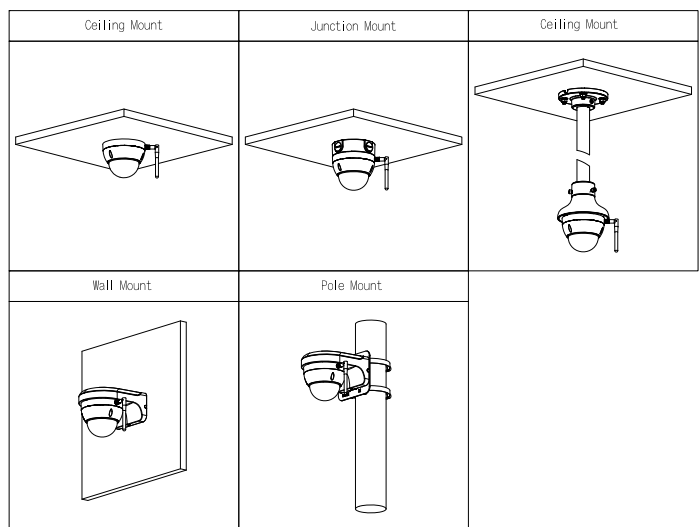

Structure

Casing	Metal
Product Dimensions	Φ110.7 mm × 88.7 mm (Φ4.33" × 3.49")
Net Weight	414 g (0.91 lb)
Gross Weight	592 g (1.31 lb)

Ordering Information

Type	Model	Description
2MP Camera	DH-IPC-HDBW1230DEP-SW-0280B	2MP IR Fixed-focal Wi-Fi Dome Network Camera
	DH-IPC-HDBW1230DEP-SW-0360B	2MP IR Fixed-focal Wi-Fi Dome Network Camera
	DH-IPC-HDBW1230DEN-SW-0280B	2MP IR Fixed-focal Wi-Fi Dome Network Camera
	DH-IPC-HDBW1230DEN-SW-0360B	2MP IR Fixed-focal Wi-Fi Dome Network Camera
Accessories	NBS05C120050VE	12V DC/0.5A Power Adapter
	PFA136	Junction Mount
	PFB203W	Wall Mount
	PFA109+PFB220C	Ceiling Mount
	PFB203W+PFA152-E	Pole Mount

Accessories

Included:

NBS05C120050VE
12V DC/0.5A
Power Adapter

Optional:

PFA136
Junction Mount

PFB203W
Wall Mount

PFA109+PFB220C
Ceiling Mount

PFB203W+PFA152-E
Pole Mount

Dimensions (mm[inch])