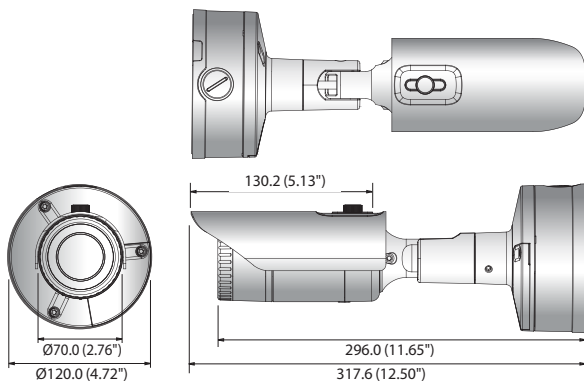

Dimensions

Unit : mm (inch)

Accessories (Optional)